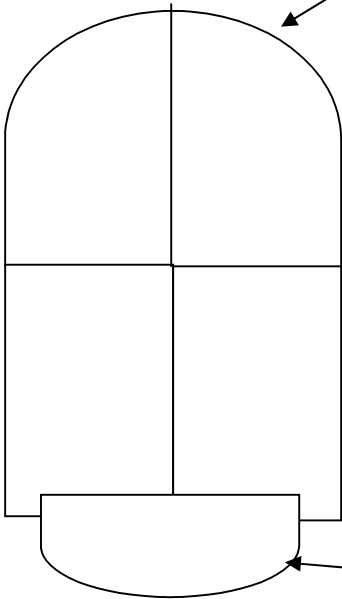

Super-Glide
Home Goalie Practice System
With New “Natural Ice”
Surface

2' X 4' Shooting Pad –
move & shoot from any
location

Edge cut at 45-degree angle
for **tip shot practice.**

Size- 15' X 9'
4 – 4.5' X 7.5'
Natural Ice Sheets
(½ inch thick)

Official Size
Hockey Goal
(sold separately –
call for pricing)

**Place on any flat, smooth
surface.**

**Ultimate Fun &
Endless Practice**
Only \$999.00 + shipping